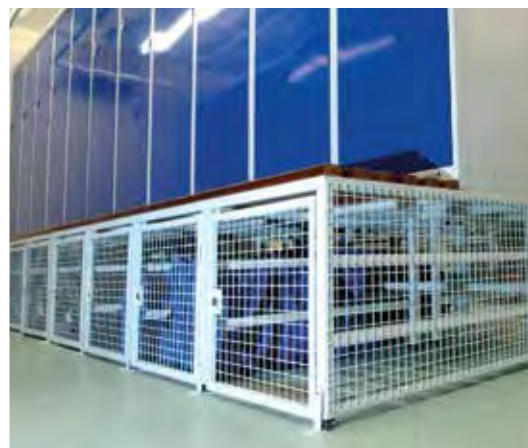

PSU / CBRN Kit Bag Storage
Production & Lost Property Shelving
Riot Shields & Public Order Equipment
Drug Storage Cabinets

All Other Types of Lockers
Cycle Racks & Cycle Shelters
Mobile Record Shelving
Site Surveys & Space Planning